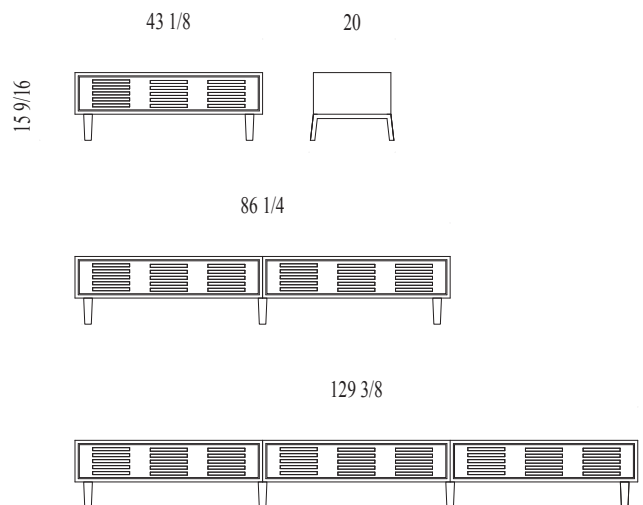

SOORIKIAN

FURNITURE

219 FAIRFIELD STREET

DECATUR, GA 30030

T. 404 222 0994

F. 404 378 1855

www.SOORIKIAN.COM

The Modular Media Bench is a single storey version of our Modular Media Console. The compartment can be fitted with either a cd drawer or and electronics flipper door. This unit can also be joined in a modular way to create larger units. This unit is suited for a number of situations because of its low stature. It makes an ideal base for a flat screen television or a console under a tall window or art piece.

DIMENSIONS

MODULAR MEDIA BENCH