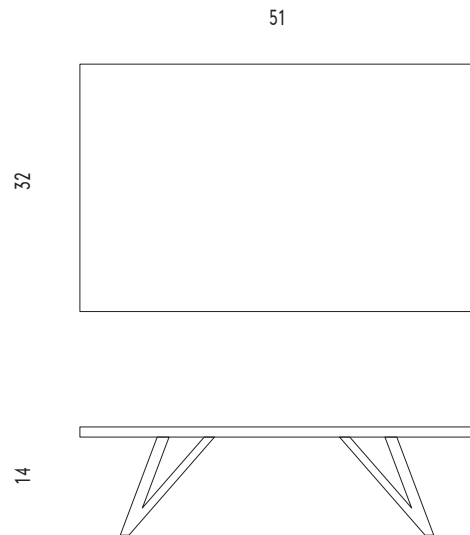

SOORIKIAN FURNITURE

This coffee table is solid walnut. It utilizes our efficient wish-bone leg design to produce a structure that is both light and dead stable.

DIMENSIONS

COFFEE TABLE

WALNUT