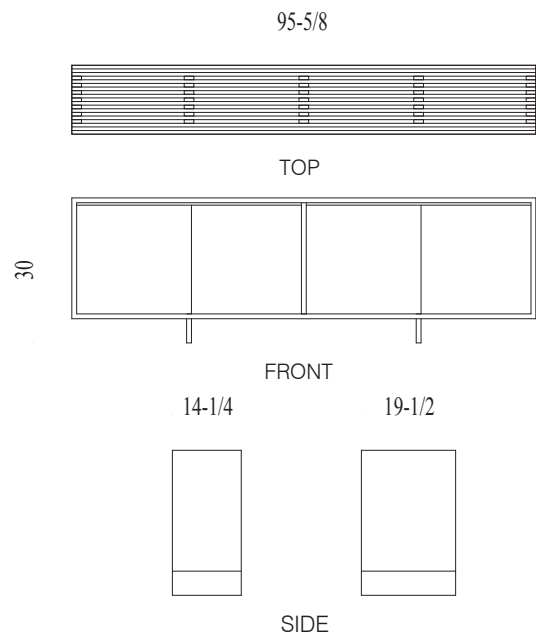

In the Modern World April/May 2005

Structurally, this unit is inspired by the ingenuity of the cantilever bridge. It is this idea of incredible lightness amidst such weight that inspired the structure of the cantilever console. The legs are placed in such a way as to achieve equilibrium similar to the cantilever bridge. Even loaded with books, this 8 foot long piece conveys a sense of lightness that defies its storage capacity. The sliding door design allows you the flexibility to showcase or hide the contents inside. The console is available with a solid top or with open slats that allow for light to filter through the translucent glass doors. The unit is available with glass or wood shelves.

DIMENSIONS

CHERRY

WALNUT

CANTILEVER CONSOLE